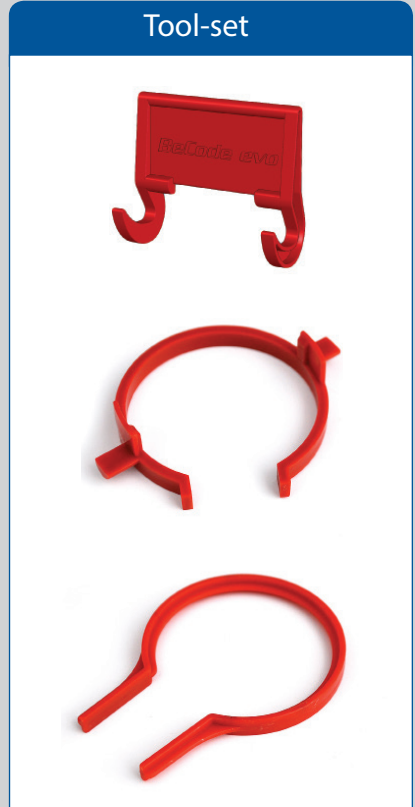

EVO⁺

BeCode

Accessories

Label - set
(350 stickers for battery lid):
Article No. 7-1-2201

Example of use

Tool-Set
Article-No. 7-1-4001

Sleeve to press in
EVO+ for wooden
doors

Article-No. 7-1-4003

Press in Tool
for wooden doors

Article-No. 7-1-4004

Set of sleeve
10 pieces, included 1 Press in Tool

Article-No. 7-1-4005-2

Battery CR 2450:
Article-No. 7-1-2110