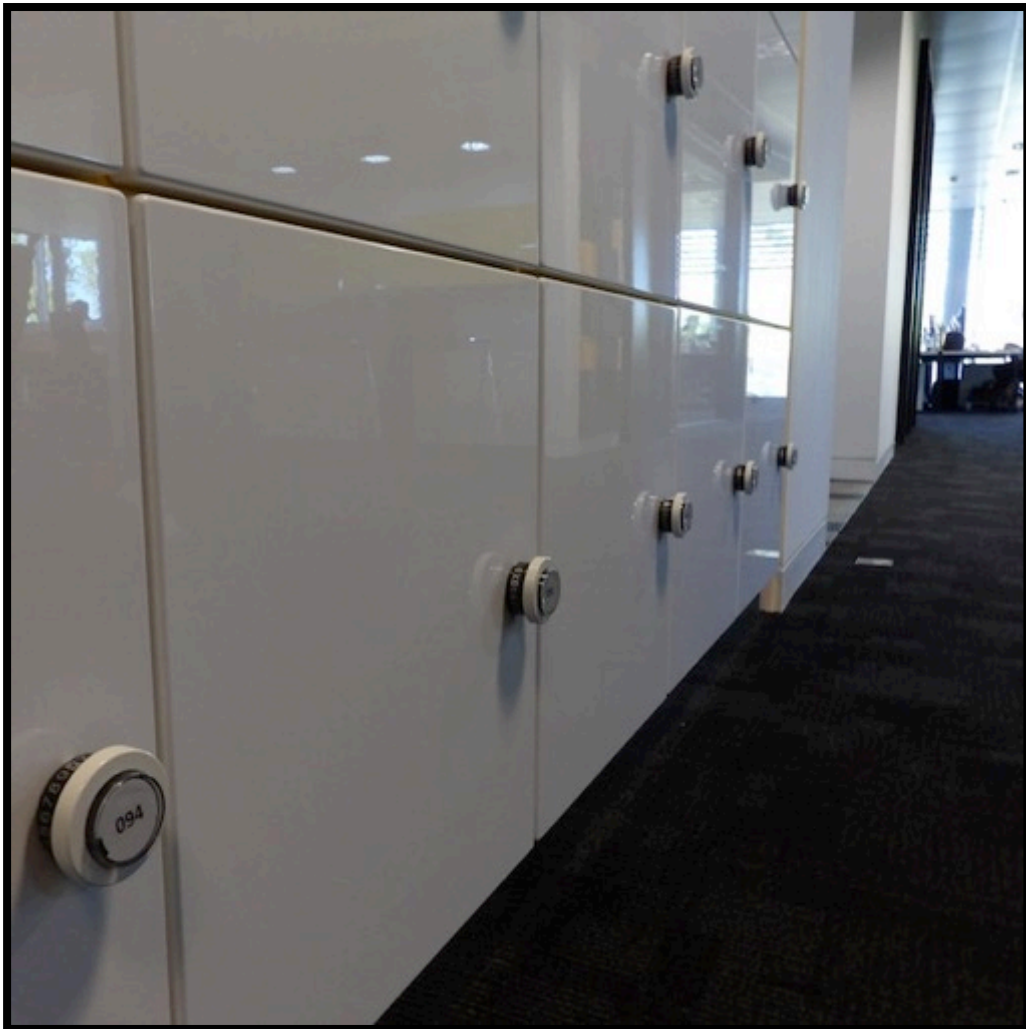

## BeCode EVO installation for major IT company

BeCode's EVO locks have been chosen to facilitate personal lockers at a major IT company in the UK. The EVO keyless and cable-free locks offer advanced security with the ease of use needed for quick simple access.

### **BeCode EVO and BeCode EVO+**

Electronic locking systems for furniture and lockers that work entirely without keys, power cables or transponders. Created to enhance furniture design, BeCode EVO and BeCode EVO+ operate as a sophisticated lock as well as a handle mechanism. Based on a so-called 'free-spinning' setting, the locks can be turned left or right at random without activating the locking mechanism. To activate, simply enter the numbers and symbols for the individual code by rotating and pressing the knob.