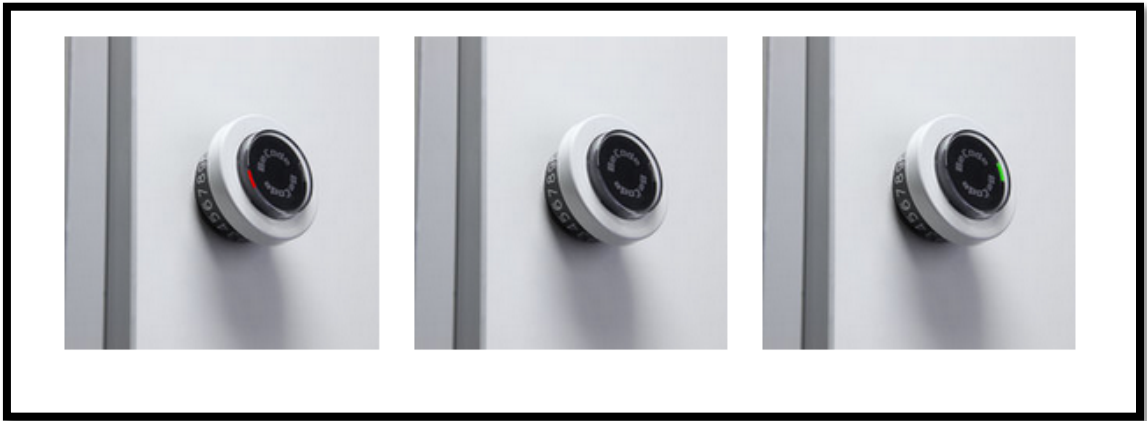

## BeCode EVO installation for major IT company

BeCode's EVO locks have been chosen to facilitate personal lockers at a major IT company in the UK. The EVO keyless and cable-free locks offer advanced security with the ease of use needed for quick simple access.

### **BeCode EVO and BeCode EVO+**

Electronic locking systems for furniture and lockers that work entirely without keys, power cables or transponders. Created to enhance furniture design, BeCode EVO and BeCode EVO+ operate as a sophisticated lock as well as a handle mechanism. Based on a so-called 'free-spinning' setting, the locks can be turned left or right at random without activating the locking mechanism. To activate, simply enter the numbers and symbols for the individual code by rotating and pressing the knob.